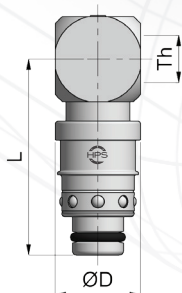

STRAIGHT PLUG FEMALE THREAD / RACCORD DROIT TARAUDÉ GERADER STECKER MIT INNENGEWINDE

Th (BSP)	Dimensions (mm)		Part-number
	Ø D	L	Without ring
1/4	20	44	P8RF14
3/8	20	53	P8RF38
1/2	28	60	P12RF12
3/4	28	66	P12RF34

With blue ring add **B** to the part-number. With red ring add **R** to the part-number.

90° PLUG FEMALE THREAD / RACCORD 90° TARAUDÉ STECKER 90° MIT INNENGEWINDE

Th (BSP)	Dimensions (mm)		Part-number
	Ø D	L	Without ring
1/4	20	45.5	P8RF14C
3/8	20	45.5	P8RF38C
3/8	28	55	P12RF38C
1/2	28	55	P12RF12C

With blue ring add **B** to the part-number. With red ring add **R** to the part-number.

45° PLUG FEMALE THREAD / RACCORD 45° TARAUDÉ STECKER 45° MIT INNENGEWINDE

Th (BSP)	Dimensions (mm)		Part-number
	Ø D	L	Without ring
1/4	20	45	P8RF14A
3/8	20	45	P8RF38A
3/8	28	54	P12RF38A
1/2	28	54	P12RF12A

With blue ring add **B** to the part-number. With red ring add **R** to the part-number.

RINGS FOR PLUGS / BAGUE POUR RACCORD RAPIDE RINGE FÜR STECKER

Part-number	
BLUE ring	RED ring
BP08B	BP08R
BP12B	BP12R