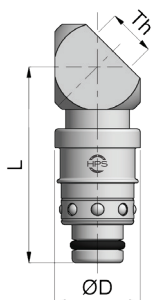

STRAIGHT PLUG FEMALE THREAD / RACCORD DROIT TARAUDÉ GERADER STECKER MIT INNENGEWINDE

Th (BSP)	Dimensions (mm)		Part-number
	Ø D	L	Without ring
1/4	20	44	P8RF14
3/8	20	53	P8RF38
1/2	28	60	P12RF12
3/4	28	66	P12RF34

With blue ring add **B** to the part-number. With red ring add **R** to the part-number.

90° PLUG FEMALE THREAD / RACCORD 90° TARAUDÉ STECKER 90° MIT INNENGEWINDE

Th (BSP)	Dimensions (mm)		Part-number
	Ø D	L	Without ring
1/4	20	45.5	P8RF14C
3/8	20	45.5	P8RF38C
3/8	28	55	P12RF38C
1/2	28	55	P12RF12C

With blue ring add **B** to the part-number. With red ring add **R** to the part-number.

45° PLUG FEMALE THREAD / RACCORD 45° TARAUDÉ STECKER 45° MIT INNENGEWINDE

Th (BSP)	Dimensions (mm)		Part-number
	Ø D	L	Without ring
1/4	20	45	P8RF14A
3/8	20	45	P8RF38A
3/8	28	54	P12RF38A
1/2	28	54	P12RF12A

With blue ring add **B** to the part-number. With red ring add **R** to the part-number.

RINGS FOR PLUGS / BAGUE POUR RACCORD RAPIDE RINGE FÜR STECKER

Part-number	
BLUE ring	RED ring
BP08B	BP08R
BP12B	BP12R