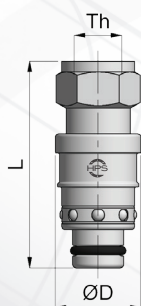

STRAIGHT PLUG FEMALE THREAD / RACCORD DROIT TARAUDÉ GERADER STECKER MIT INNENGEWINDE

Th (BSP)	Dimensions (mm)		Part-number
	Ø D	L	Without ring
1/4	20	44	P8RF14
3/8	20	53	P8RF38
1/2	28	60	P12RF12
3/4	28	66	P12RF34

With blue ring add **B** to the part-number. With red ring add **R** to the part-number.

90° PLUG FEMALE THREAD / RACCORD 90° TARAUDÉ STECKER 90° MIT INNENGEWINDE

Th (BSP)	Dimensions (mm)		Part-number
	Ø D	L	Without ring
1/4	20	45.5	P8RF14C
3/8	20	45.5	P8RF38C
3/8	28	55	P12RF38C
1/2	28	55	P12RF12C

With blue ring add **B** to the part-number. With red ring add **R** to the part-number.

45° PLUG FEMALE THREAD / RACCORD 45° TARAUDÉ STECKER 45° MIT INNENGEWINDE

Th (BSP)	Dimensions (mm)		Part-number
	Ø D	L	Without ring
1/4	20	45	P8RF14A
3/8	20	45	P8RF38A
3/8	28	54	P12RF38A
1/2	28	54	P12RF12A

With blue ring add **B** to the part-number. With red ring add **R** to the part-number.

RINGS FOR PLUGS / BAGUE POUR RACCORD RAPIDE RINGE FÜR STECKER

Part-number	
BLUE ring	RED ring
BP08B	BP08R
BP12B	BP12R