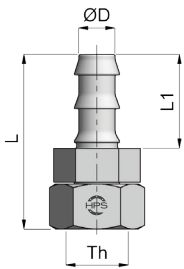

ORIENTABLE PLUGS

RACCORD ORIENTABLE

FREI ORIENTIERBARE VERSCHRAUBUNGEN

- 360° ORIENTABLE FEMALE THREAD PLUG FOR PUSH-LOCK HOSE
RACCORD TARAUDÉ ROTATIF 360° POUR TUYAU PUSH LOCK
 BUCHSE, DREHBAR FÜR SCHLAUCHTÜLLE

Ø D	Th (G)	L	L1	L2	Part-number	
1/4	7.7	3/8	34.5	47	23	CT08T38
1/4	7.7	3/4	38	47	23	CT08T34
3/8	9.7	3/8	34.5	49	25	CT10T38
3/8	9.7	3/4	38	49	25	CT10T34
1/2	12.7	3/8	34.5	52	28	CT12T38
1/2	12.7	3/4	38	52	28	CT12T34
5/8	15.9	3/8	36.5	66	37	CT16T38
5/8	15.9	3/4	40	66	37	CT16T34

- STRAIGHT FEMALE THREAD FOR PUSH-LOCK HOSE
RACCORD TARAUDÉ DROIT POUR TUYAU PUSH LOCK
 BUCHSE GERADE, DREHBAR FÜR SCHLAUCHTÜLLE

Ø D	Th (G)	L	L1	Part-number	
1/4	7.7	3/8	44.5	23	DT08T38
1/4	7.7	3/4	48	23	DT08T34
3/8	9.7	3/8	46.5	25	DT10T38
3/8	9.7	3/4	50	25	DT10T34
1/2	12.7	3/8	49.5	28	DT12T38
1/2	12.7	3/4	53	28	DT12T34
5/8	15.9	3/8	58.5	37	DT16T38
5/8	15.9	3/4	62	37	DT16T34

- 360° ORIENTABLE FEMALE THREAD PLUG FOR HOSE ADAPTOR
ADAPTATEUR TARAUDÉ ROTATIF 360° POUR RACCORD
 ADAPTOR FÜR SCHLAUCH, INNENGEWINDE, DREHBAR

Th (G)	Th1 (G)	L	L1	CH	Part-number
3/8	3/8	36.5	25	22	ST38T38
3/4	3/8	40	25	30	ST38T34