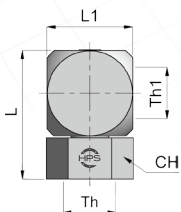

Ø D	Th (G)	L	L1	L2	Part-number	
1/4	7.7	3/8	34.5	47	23	CT08T38
1/4	7.7	3/4	38	47	23	CT08T34
3/8	9.7	3/8	34.5	49	25	CT10T38
3/8	9.7	3/4	38	49	25	CT10T34
1/2	12.7	3/8	34.5	52	28	CT12T38
1/2	12.7	3/4	38	52	28	CT12T34
5/8	15.9	3/8	36.5	66	37	CT16T38
5/8	15.9	3/4	40	66	37	CT16T34

- STRAIGHT FEMALE THREAD FOR PUSH-LOCK HOSE
RACCORD TARAUDÉ DROIT POUR TUYAU PUSH LOCK
 BUCHSE GERADE, DREHBAR FÜR SCHLAUCHTÜLLE

Ø D	Th (G)	L	L1	Part-number	
1/4	7.7	3/8	44.5	23	DT08T38
1/4	7.7	3/4	48	23	DT08T34
3/8	9.7	3/8	46.5	25	DT10T38
3/8	9.7	3/4	50	25	DT10T34
1/2	12.7	3/8	49.5	28	DT12T38
1/2	12.7	3/4	53	28	DT12T34
5/8	15.9	3/8	58.5	37	DT16T38
5/8	15.9	3/4	62	37	DT16T34

- 360° ORIENTABLE FEMALE THREAD PLUG FOR HOSE ADAPTOR
ADAPTATEUR TARAUDÉ ROTATIF 360° POUR RACCORD
 ADAPTOR FÜR SCHLAUCH, INNENGEWINDE, DREHBAR

Th (G)	Th1 (G)	L	L1	CH	Part-number
3/8	3/8	36.5	25	22	ST38T38
3/4	3/8	40	25	30	ST38T34