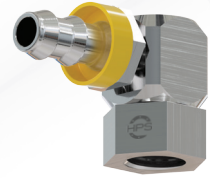

ORIENTABLE PLUGS

RACCORD ORIENTABLE

FREI ORIENTIERBARE VERSCHRAUBUNGEN

- 360° ORIENTABLE FEMALE THREAD PLUG FOR PUSH-LOCK HOSE
RACCORD TARAUDÉ ROTATIF 360° POUR TUYAU PUSH LOCK
 BUCHSE, DREHBAR FÜR SCHLAUCHTÜLLE

Ø D	Th (G)	L	L1	L2	Part-number	
1/4	7.7	3/8	34.5	47	23	CT08T38
1/4	7.7	3/4	38	47	23	CT08T34
3/8	9.7	3/8	34.5	49	25	CT10T38
3/8	9.7	3/4	38	49	25	CT10T34
1/2	12.7	3/8	34.5	52	28	CT12T38
1/2	12.7	3/4	38	52	28	CT12T34
5/8	15.9	3/8	36.5	66	37	CT16T38
5/8	15.9	3/4	40	66	37	CT16T34

- STRAIGHT FEMALE THREAD FOR PUSH-LOCK HOSE
RACCORD TARAUDÉ DROIT POUR TUYAU PUSH LOCK
 BUCHSE GERADE, DREHBAR FÜR SCHLAUCHTÜLLE

Ø D	Th (G)	L	L1	Part-number	
1/4	7.7	3/8	44.5	23	DT08T38
1/4	7.7	3/4	48	23	DT08T34
3/8	9.7	3/8	46.5	25	DT10T38
3/8	9.7	3/4	50	25	DT10T34
1/2	12.7	3/8	49.5	28	DT12T38
1/2	12.7	3/4	53	28	DT12T34
5/8	15.9	3/8	58.5	37	DT16T38
5/8	15.9	3/4	62	37	DT16T34

- 360° ORIENTABLE FEMALE THREAD PLUG FOR HOSE ADAPTOR
ADAPTATEUR TARAUDÉ ROTATIF 360° POUR RACCORD
 ADAPTOR FÜR SCHLAUCH, INNENGEWINDE, DREHBAR

Th (G)	Th1 (G)	L	L1	CH	Part-number
3/8	3/8	36.5	25	22	ST38T38
3/4	3/8	40	25	30	ST38T34