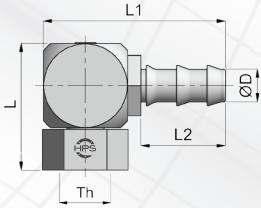

ORIENTABLE PLUGS

RACCORD ORIENTABLE

FREI ORIENTIERBARE VERSCHRAUBUNGEN

- 360° ORIENTABLE FEMALE THREAD PLUG FOR PUSH-LOCK HOSE
RACCORD TARAUDÉ ROTATIF 360° POUR TUYAU PUSH LOCK
 BUCHSE, DREHBAR FÜR SCHLAUCHTÜLLE

Ø D	Th (G)	L	L1	L2	Part-number	
1/4	7.7	3/8	34.5	47	23	CT08T38
1/4	7.7	3/4	38	47	23	CT08T34
3/8	9.7	3/8	34.5	49	25	CT10T38
3/8	9.7	3/4	38	49	25	CT10T34
1/2	12.7	3/8	34.5	52	28	CT12T38
1/2	12.7	3/4	38	52	28	CT12T34
5/8	15.9	3/8	36.5	66	37	CT16T38
5/8	15.9	3/4	40	66	37	CT16T34

- STRAIGHT FEMALE THREAD FOR PUSH-LOCK HOSE
RACCORD TARAUDÉ DROIT POUR TUYAU PUSH LOCK
 BUCHSE GERADE, DREHBAR FÜR SCHLAUCHTÜLLE

Ø D	Th (G)	L	L1	Part-number	
1/4	7.7	3/8	44.5	23	DT08T38
1/4	7.7	3/4	48	23	DT08T34
3/8	9.7	3/8	46.5	25	DT10T38
3/8	9.7	3/4	50	25	DT10T34
1/2	12.7	3/8	49.5	28	DT12T38
1/2	12.7	3/4	53	28	DT12T34
5/8	15.9	3/8	58.5	37	DT16T38
5/8	15.9	3/4	62	37	DT16T34

- 360° ORIENTABLE FEMALE THREAD PLUG FOR HOSE ADAPTOR
ADAPTATEUR TARAUDÉ ROTATIF 360° POUR RACCORD
 ADAPTOR FÜR SCHLAUCH, INNENGEWINDE, DREHBAR

Th (G)	Th1 (G)	L	L1	CH	Part-number
3/8	3/8	36.5	25	22	ST38T38
3/4	3/8	40	25	30	ST38T34